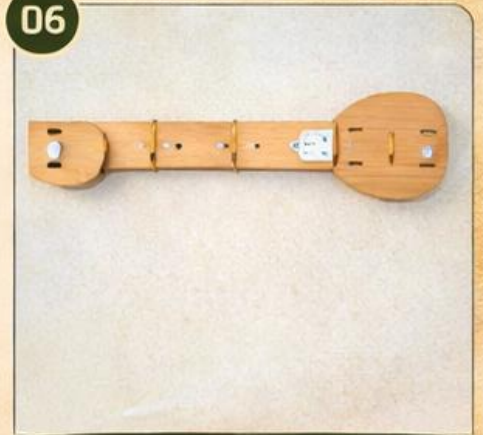

Guitar Shape Wall Key Holder

- **Material:** Natural Bamboo
- **Size :** Guitar Shape
- **Features:** Decorative intersecting sticks a small figure.
- **Ideal For :** Holding keys, entryways, home organization.