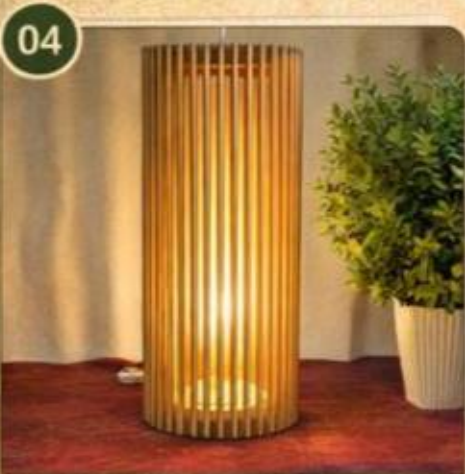

Bamboo Hanging Cylinder Lamp

- Material: Natural Bamboo
- Height: 8–10 inches
- Features: Perforated cylinder design, soft diffused light
- Ideal For: Living rooms, bedside minimalist interiors

Wholesale Price 'Rs, _____,

Bamboo Stick Table Lamp

- Material: Natural Bamboo
- Height: 10 inches
- Features: Dense vertical bamboo sticks, glowing light effect
- Ideal For: Mood lighting, decorative shelves

Wholesale Price 'Rs, _____,