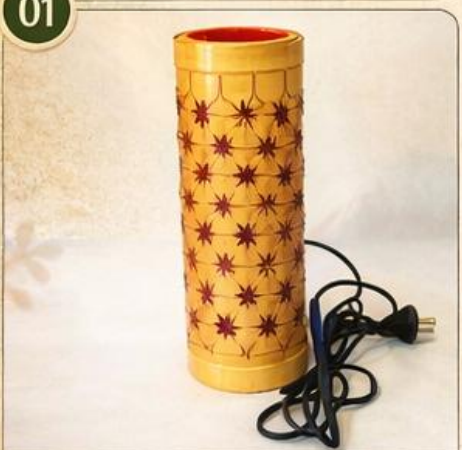

01

Bamboo Table Lam (Classic)

- Material: Natural Bamboo
- Height: 11 inches
- Features: Elegant design, warm ambient lighting.
- Ideal For: Home décor, bedside, living room

Wholesale Price: Rs.

02

Bamboo Wall Hanging Lamp (Big)

- Material: Natural Bamboo
- Height: 18 inches
- Features: Decorative hanging design, soft diffused lighting.
- Ideal For: Wall décor, balconies, cafes.

Wholesale Price: Rs.

03

Bamboo Designer Table Lamp